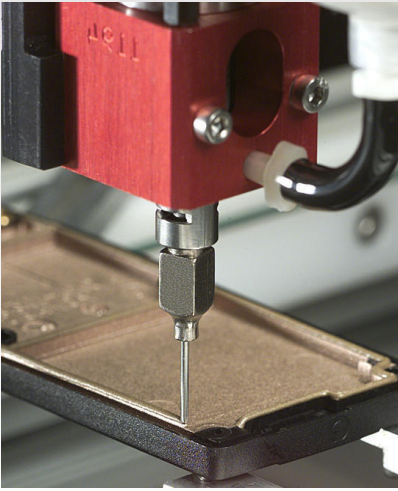

Poly Dispensing Systems

PDS S.A.S is a french company that commercializes a wide range of dosage equipments, proven and effective.

Distributed in over 20 countries around the world, these equipments provide tailored solutions to many users in order to improve technically their manufacturing and reduce their productions costs.

Our collaborators and sales engineers all have a strong technical competences. They are able to answer your questions and offer you, after analysis, the right solution for your particular need.

FRANCE - SWITZERLAND
NORTH AFRICA

Poly Dispensing Systems
122, Chemin de la Cavée
78630 Orgeval

FRANCE

☎ + 33 (0)1 39 62 40 92

✉ + 33 (0)1 39 62 40 94

www.polydispensing.com

BELGIUM- NETHERLANDS
LUXEMBOURG

Gentec Benelux
Rue de L'Industrie, 12
B-1400 Nivelles

BELGIQUE

☎ +32 2 351 1800

✉ +32 2 351 1962

www.gentec-benelux.com

- NON CONTRACTUAL DOCUMENT -

POLY DISPENSING SYSTEMS

S Y S T E M E S   D E   D O S A G E   I N D U S T R I E L