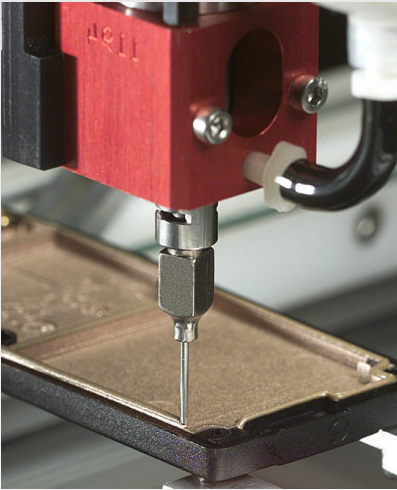

Poly Dispensing Systems

PDS S.A.S is a french company that commercializes a wide range of dosage equipments, proven and effective.

Distributed in over 20 countries around the world, these equipments provide tailored solutions to many users in order to improve technically their manufacturing and reduce their productions costs.

Our collaborators and sales engineers all have a strong technical competences. They are able to answer your questions and offer you, after analysis, the right solution for your particular need

FRANCE - SWITZERLAND
NORTH AFRICA

Poly Dispensing Systems
122, Chemin de la Cavée
78630 Orgeval

FRANCE

☎ + 33 (0)1 39 62 40 92

📠 + 33 (0)1 39 62 40 94

www.polydispensing.com

BELGIUM- NETHERLANDS
LUXEMBOURG

Gentec Benelux
Rue de L'Industrie, 12
B-1400 Nivelles

BELGIQUE

☎ +32 2 351 1800

📠 +32 2 351 1962

www.gentec-benelux.com

- NON CONTRACTUAL DOCUMENT -

POLY DISPENSING SYSTEMS

S Y S T E M E S   D E   D O S A G E   I N D U S T R I E L

122, Chemin de la Cavée - 78630 Orgeval • contact@polydispensing.com • Tél : 01.39.62.40.92

www.polydispensing.com